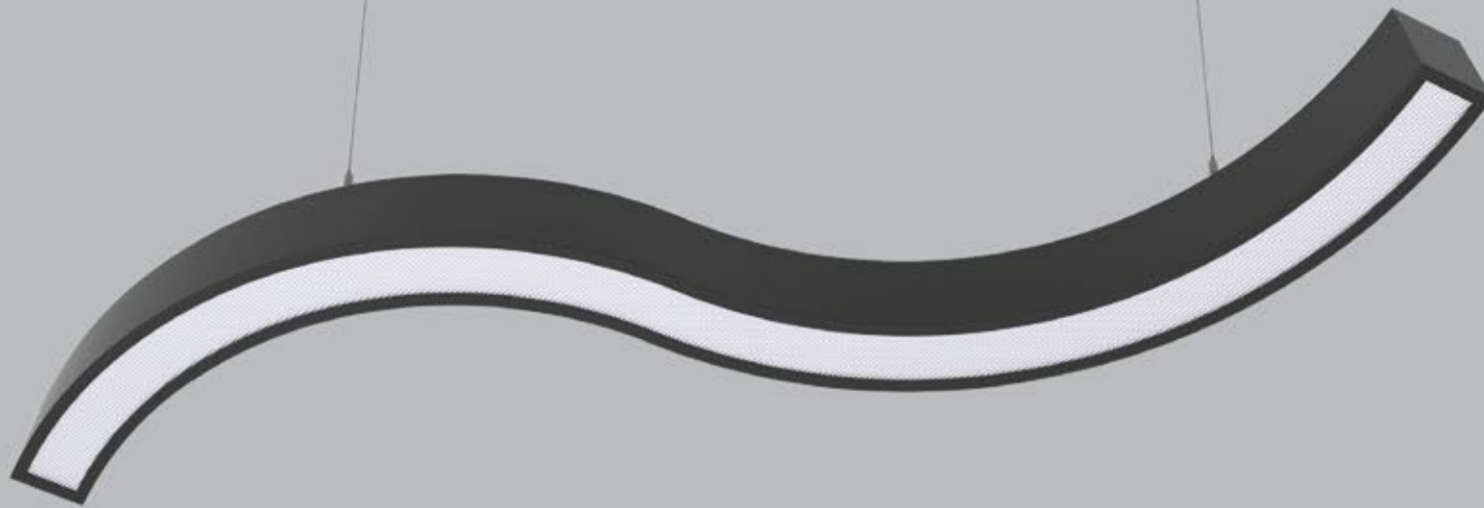

CURVE SOFT

divinity lights

CURVE SOFT

Curve Soft has :

- LED curved linear
- Extruded Aluminium Luminaire Housing
- Premium Finish Powder coating
- High efficiency Micro Prismatic/ PMMA Diffuser
- Uniform illumination
- Infinite architectural designs and circular patterns possible
- LED PCB mounted
- For pendant or recessed mounted applications
- Pendant using suspension cable with M6 bolt and fastener
- Bottom opening for easy maintenance

Quick Info

CRI ≥ 90

3000K/ 4000K/ 5700K

Tunable white (2700K-6500K)

ON-OFF/ON-OFF (FLICKER FREE)

DALI-2 DT6 / DALI-2 DT8/ DALI+

SDCM<3

Micro Prismatic Diffuser

SY- 04

CRI ≥ 90

TUNABLE
WHITE

CURVE SOFT

CURVE SOFT

System Power	Dimensions
6W	L= 300mm W=60mm, H= 95mm
12W	L= 600mm W=60mm, H= 95mm
18W	L= 900mm W=60mm, H= 95mm
25W	L= 1200mm Profile W= 13mm, H= 23mm
50W	L= 2400mm W=60mm, H= 95mm